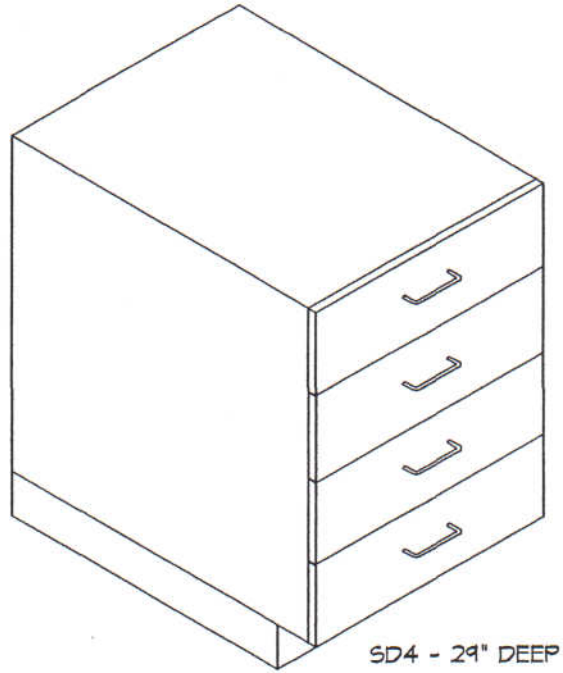

SEBASTIAN DARKROOM CASEWORK

DRAWER BASE CABINETS - SD4

THE "SD4" IS A 4 DRAWER BASE CABINET 36" HIGH (INCLUDING THE COUNTER TOP). THIS CABINET IS OFTEN USED NEXT TO AN ENLARGER STATION TO DISPENSE PAPERS AND ORGANIZE ENLARGER ACCESSORIES. ORDER COUNTER TOPS SEPARATELY.

DRAWER BASE CABINET MODEL	WIDTH	HEIGHT	DEPTH
SD4-153624	15"	36"	24"
SD4-183624	18"	36"	24"
SD4-213624	21"	36"	24"
SD4-243624	24"	36"	24"

DRAWER BASE CABINET MODEL	WIDTH	HEIGHT	DEPTH
SD4-273629	27"	36"	29"
SD4-303629	30"	36"	29"
SD4-333629	33"	36"	29"
SD4-363629	36"	36"	29"
SD4-393629	39"	36"	29"
SD4-423629	42"	36"	29"
SD4-453629	45"	36"	29"
SD4-483629	48"	36"	29"