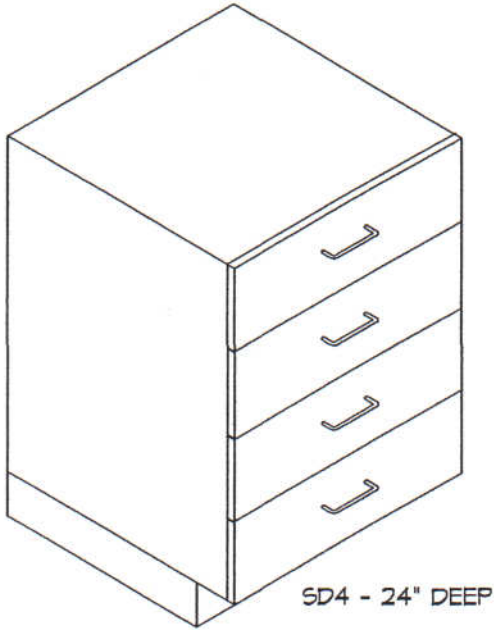

SEBASTIAN DARKROOM CASEWORK

DRAWER BASE CABINETS - SD4

THE "SD4" IS A 4 DRAWER BASE CABINET 36" HIGH (INCLUDING THE COUNTER TOP). THIS CABINET IS OFTEN USED NEXT TO AN ENLARGER STATION TO DISPENSE PAPERS AND ORGANIZE ENLARGER ACCESSORIES. ORDER COUNTER TOPS SEPARATELY.

DRAWER BASE CABINET MODEL	WIDTH	HEIGHT	DEPTH
SD4-153624	15"	36"	24"
SD4-183624	18"	36"	24"
SD4-213624	21"	36"	24"
SD4-243624	24"	36"	24"

DRAWER BASE CABINET MODEL	WIDTH	HEIGHT	DEPTH
SD4-273629	27"	36"	29"
SD4-303629	30"	36"	29"
SD4-333629	33"	36"	29"
SD4-363629	36"	36"	29"
SD4-393629	39"	36"	29"
SD4-423629	42"	36"	29"
SD4-453629	45"	36"	29"
SD4-483629	48"	36"	29"