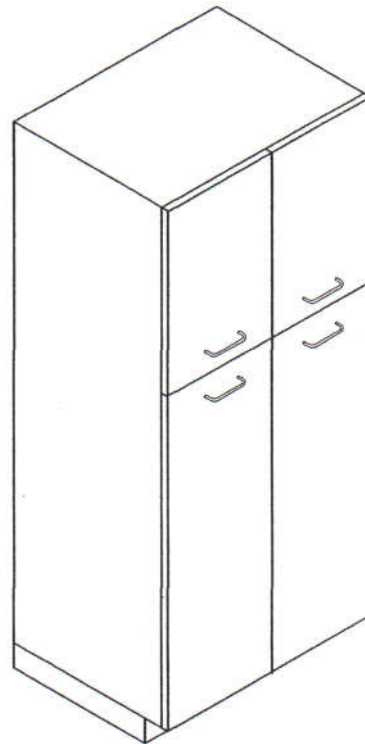

SEBASTIAN DARKROOM CASEWORK

TALL STORAGE CABINETS - STS

THE "STS" TALL STORAGE CABINET HAS 5 SHELVES: A FIXED SHELF AND FOUR ADJUSTABLE SHELVES. CABINETS SIZED ABOVE 24" WIDE HAVE DOUBLE DOORS. ALL MODELS ARE 84" TALL & EITHER 18" DEEP OR 24" DEEP. SINGLE DOORS MAY BE HINGED LEFT OR HINGED RIGHT. CABINETS ALSO AVAILABLE WITHOUT DOORS (USE SUFFIX "O").

TALL STORAGE CABINET MODEL	WIDTH	HEIGHT	DEPTH
STS-188418	18"	84"	18"
STS-218418	21"	84"	18"
STS-248418	24"	84"	18"
STS-278418	27"	84"	18"
STS-308418	30"	84"	18"
STS-338418	33"	84"	18"
STS-368418	36"	84"	18"
STS-398418	39"	84"	18"
STS-428418	42"	84"	18"
STS-458418	45"	84"	18"
STS-488418	48"	84"	18"

TALL STORAGE CABINET MODEL	WIDTH	HEIGHT	DEPTH
STS-188424	18"	84"	24"
STS-218424	21"	84"	24"
STS-248424	24"	84"	24"
STS-278424	27"	84"	24"
STS-308424	30"	84"	24"
STS-338424	33"	84"	24"
STS-368424	36"	84"	24"
STS-398424	39"	84"	24"
STS-428424	42"	84"	24"
STS-458424	45"	84"	24"
STS-488424	48"	84"	24"