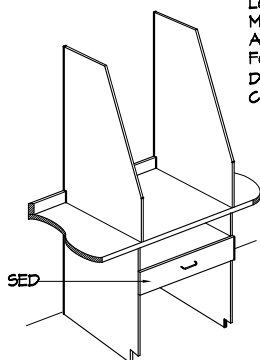

DESIGN-K

THIS ENLARGER STATION IS THE SAME AS DESIGN "G" WITH AN "SED" DRAWER POSITIONED TO PROVIDE A SHELF AS WELL. ADDING 2 "SLB" LIGHT BAFFLES COMPLETES DESIGN "K."

LOCKS WITH MASTER KEY ARE AVAILABLE FOR ALL DRAWERS & CABINET DRAWERS