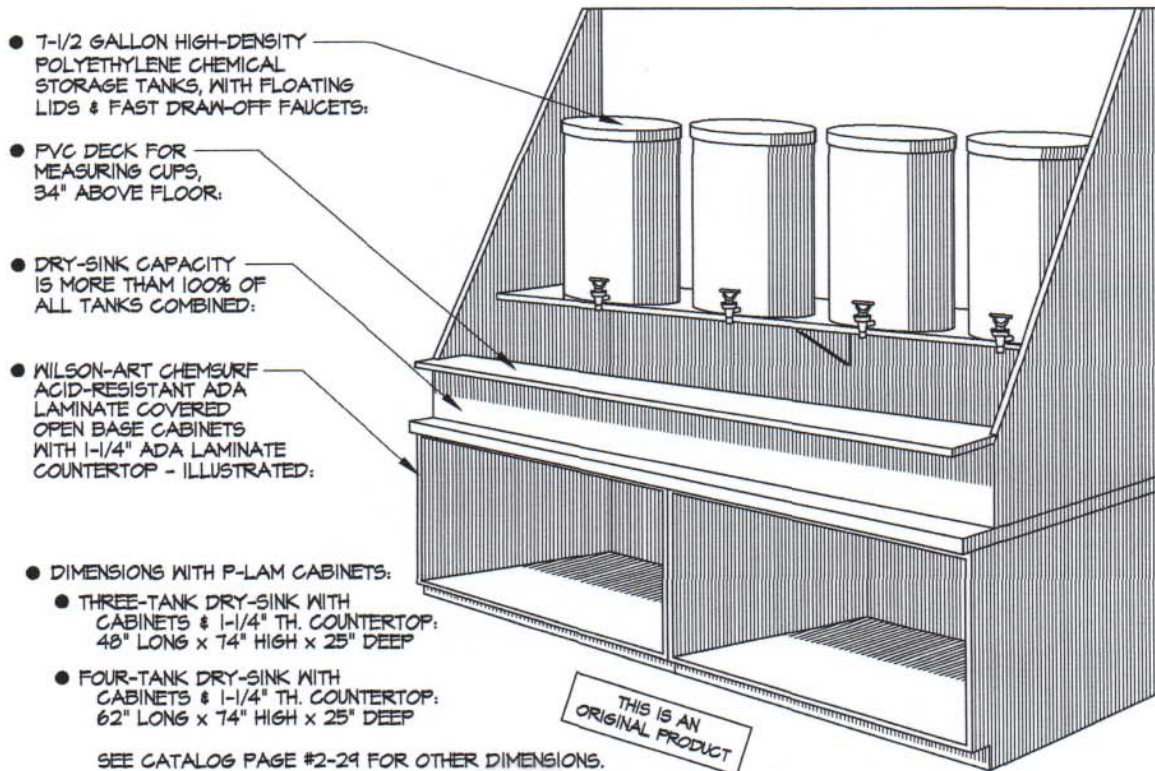

# SEBASTIAN CHEMICAL DISPENSING DRY-SINK A SAFE & EASY WAY FOR STUDENTS TO STORE & GET CHEMICALS FOR PROCESSING

MODEL: SCDDS-487425PLC THREE-TANK DRY-SINK WITH BASE CABINETS  
MODEL: SCDDS-627425PLC FOUR-TANK DRY-SINK WITH BASE CABINETS

THIS CHEMICAL DISPENSING DRY-SINK IS AN ASSET TO ANY FILM OR PRINT PROCESSING DARKROOM. IT SAVES CLASSROOM TIME AND SAFELY CONTROLS THE HANDLING AND DISPENSING OF CHEMICALS FOR BEGINNERS AND BY ADVANCED STUDENTS. THIS DRY-SINK FREES THE TEACHER OF THE BURDENSOME AND SOMETIMES DANGEROUS TASK OF DISPENSING CHEMICALS TO STUDENTS UNFAMILIAR WITH HANDLING CHEMICALS. ALL DRIPPINGS AND LEAKAGE IS CAUGHT IN THE DRY-SINK BELOW. DRY-SINK IS CONSTRUCTED OF PVC THROUGHOUT. THE CABINETS ARE CONSTRUCTED OF FORMALDEHYDE-FREE FLAKEBOARD COVERED WITH WILSON ART CHEMSURF LAMINATE TO MATCH THE DARKROOM DECOR. THE OPEN CABINETS HAVE A FIXED SHELF. ENTIRE UNIT IS IN COMPLIANCE WITH ADA GUIDELINES. WHEELCHAIR STUDENTS USE THE SIDE APPROACH.