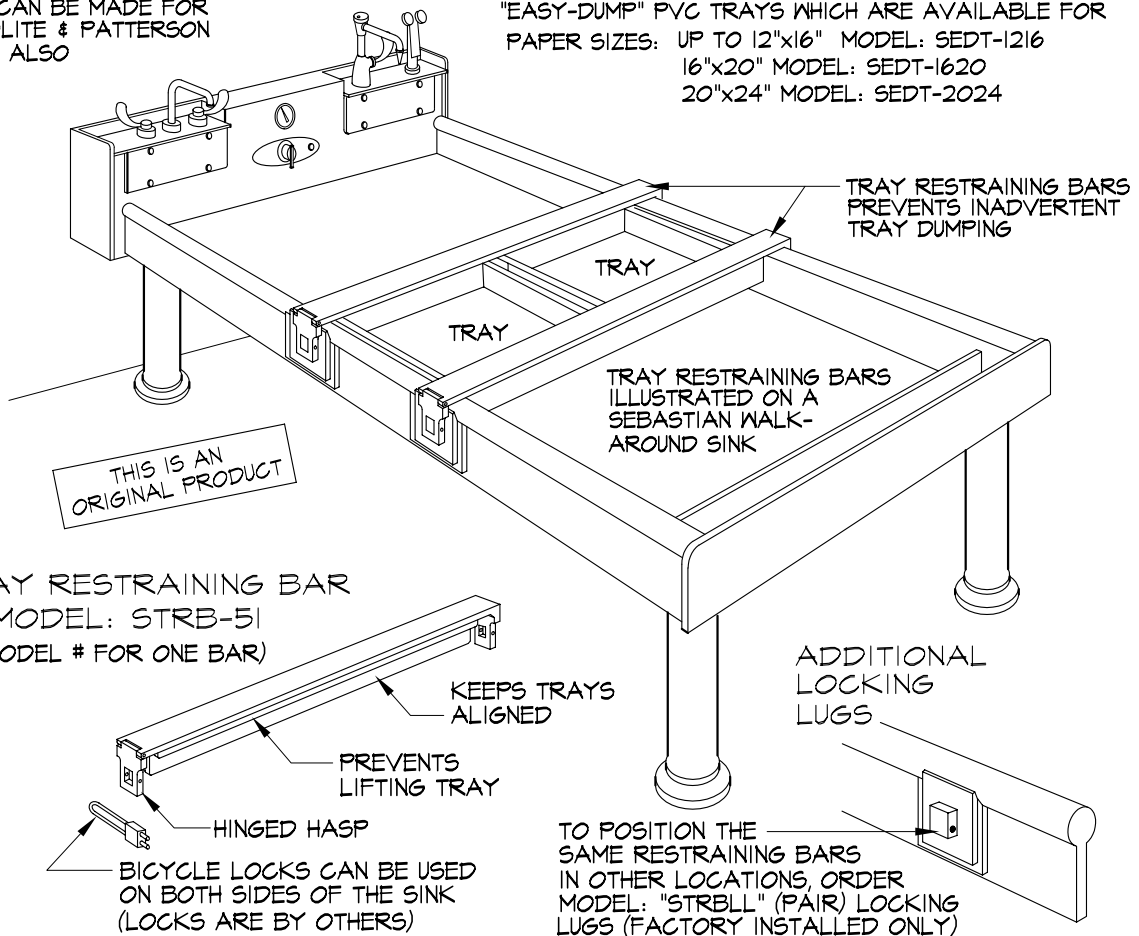

SEBASTIAN DARKROOM SINKS

SEBASTIAN PVC "ENVIRO-SAFE" TRAY RESTRAINING BARS

FOR THOSE ENVIRONMENTAL GROUPS THAT ARE CONCERNED THAT STUDENTS MIGHT INADVERTENTLY DUMP "SPENT-FIX" TO THE DRAIN WITHOUT FIRST REMOVING THE SILVER, SEBASTIAN DARKROOM PRODUCTS OFFERS THE SEBASTIAN TRAY RESTRAINING BAR SYSTEM AS A POSSIBLE ANSWER TO THE QUESTION.

THE BARS CAN BE FITTED (AT THE FACTORY ON NEW SINKS ONLY) TO WALL SINKS & WALK-AROUND SINKS. THEY CAN BE POSITIONED AT ANY LOCATION OR MULTIPLE LOCATIONS. TWO BARS ARE NECESSARY FOR ANY TRAY LOCATION. THE SAME BARS CAN BE USED FOR OTHER POSITIONS.

SEBASTIAN TRAY RESTRAINING BARS CAN BE MADE FOR CESCOLITE & PATTERSON TRAYS ALSO

TRAY RESTRAINING BARS WORK WELL WITH SEBASTIAN "EASY-DUMP" PVC TRAYS WHICH ARE AVAILABLE FOR PAPER SIZES: UP TO 12"x16" MODEL: SEDT-1216
16"x20" MODEL: SEDT-1620
20"x24" MODEL: SEDT-2024

NOTE: TRAY MAKE & CATALOG NUMBER MUST BE STATED WHEN ORDERING SEBASTIAN TRAY RESTRAINING BARS

SEBASTIAN DARKROOM PRODUCTS™
DIVISION OF CALIFORNIA STAINLESS MFG.

Unique, Innovative & Engineered to Work
TOLL FREE (888) 712-7035 FAX (805) 484-1030