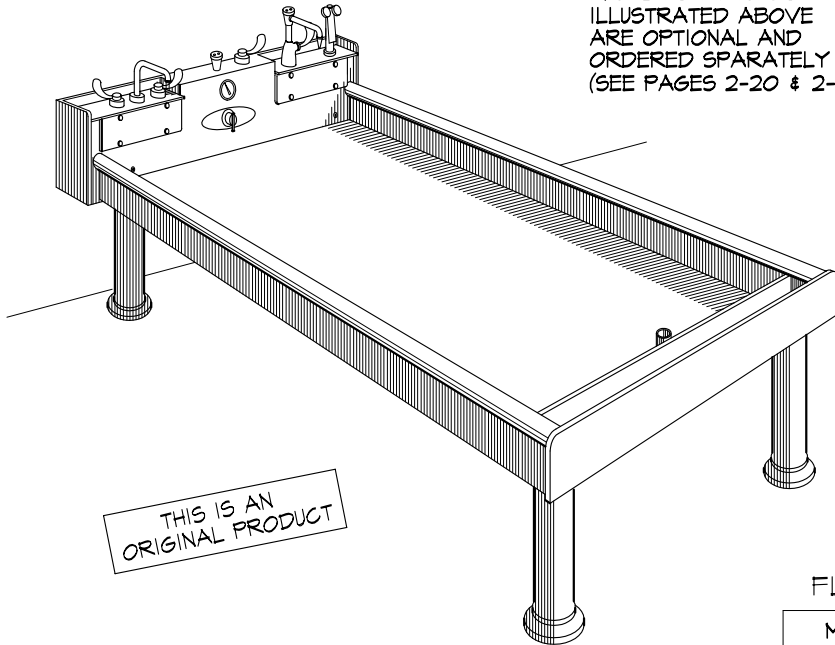

### WITH FLAT SINK BOTTOM & END SPLASH DECK

CONSTRUCTED ENTIRELY OF GRAY PVC, INERT TO ALL DARKROOM CHEMICALS, SEBASTIAN SINKS ARE EASY TO CLEAN AND MAINTAIN AND ARE AVAILABLE WITH A SINK RAIL-HEIGHT 34" AFF IN COMPLIANCE WITH ADA GUIDELINES. "SWAS" WALK-AROUND SINKS ARE SUPPORTED BY HEAVY DUTY LEVELING LEGS. EACH SINK IS EQUIPPED WITH A SPENT-FIX DUMP TROUGH TO CONDUCT SPENT-FIX TO AN OPTIONAL TOTE JUG OR OPTIONAL SILVER RECOVERY SYSTEM. THESE SINKS ARE DESIGNED AND TESTED BY TEACHERS OF PHOTOGRAPHY AND PHOTOMECHANICAL ENGINEERS.

#### STANDARD FEATURES:

- 4" WIDE SPENT-FIX DUMP TROUGH
- HEAVY TUBULAR LEVELING LEGS
- ENDSPLASH FAUCET DECK
- TUBULAR SIDE RAILS
- REMOVABLE PANELS TO SERVICE FAUCETS
- TAKES TRAYS UP TO 35" x 45"
- 1-1/2" PVC DRAIN WITH STRAINER
- THREE INCH STAND PIPE