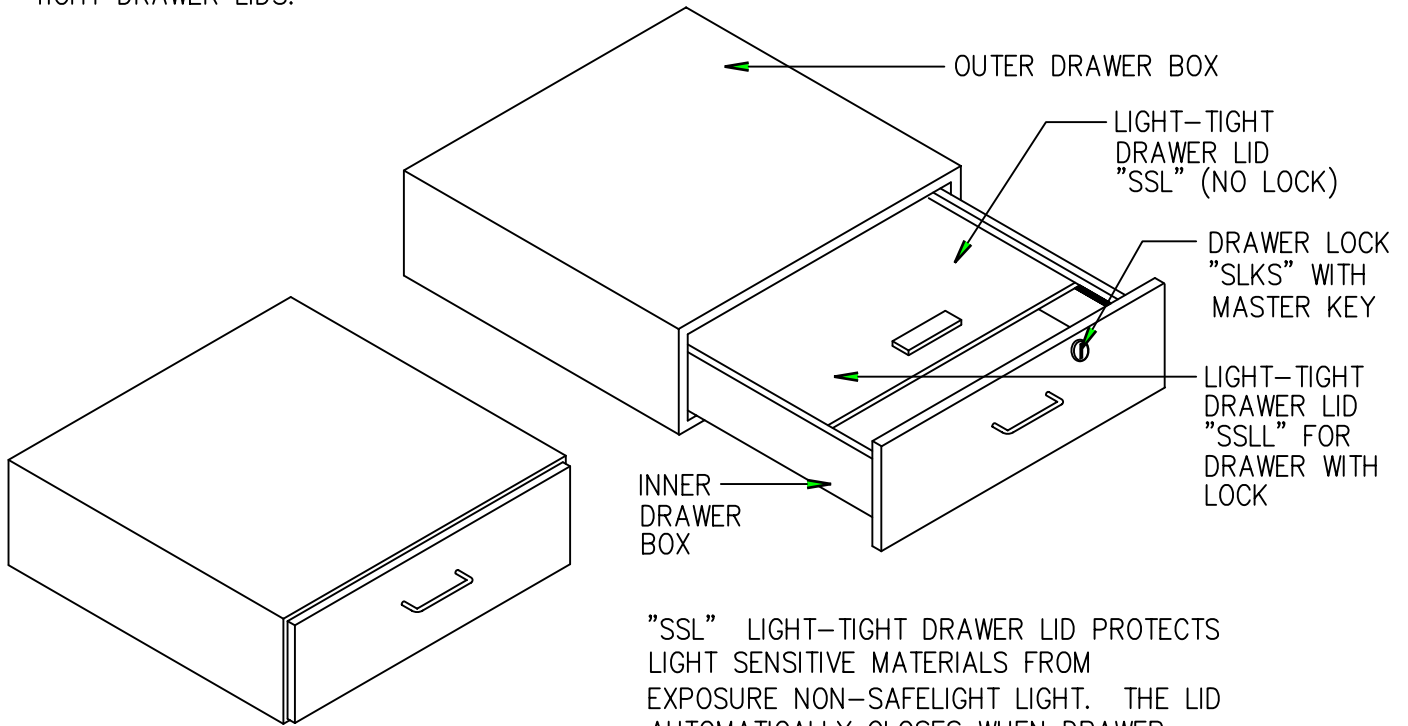

APRON DRAWERS — MODEL: "SAD"

THE "SAD" DRAWER ASSEMBLY IS A "DRAWER IN A BOX" THAT EASILY FASTENS TO THE UNDER SIDE OF AN "SCT" COUNTER TOP. OPTIONS: "SLKS" DRAWER LOCKS AND "SSL" LIGHT-TIGHT DRAWER LIDS.

"SAD" APRON DRAWER
OVERALL HEIGHT 6"
(INNER DRAWER BOX
INSIDE MEASUREMENTS:
4" LESS THAN OA WIDTH x
21" DEEP x 3" HIGH.)
(INSIDE HEIGHT WITH LIGHT-
TIGHT LID IS: 2")

"SSL" LIGHT-TIGHT DRAWER LID PROTECTS LIGHT SENSITIVE MATERIALS FROM EXPOSURE NON-SAFELIGHT LIGHT. THE LID AUTOMATICALLY CLOSES WHEN DRAWER CLOSES. "SSL" LIDS CAN BE ORDERED FOR ANY DRAWER UP TO 36" WIDE. INTERIOR FINISH: BLACK MELAMINE. THE "SSL" LID IS ORDERED SEPARATELY WHEN ORDERING DRAWERS. LIGHT-TIGHT DRAWER LIDS FOR DRAWERS WITH LOCKS: USE PREFIX "SSL". ORDER "SLKS" LOCKS SEPARATELY.

DRAWER MODEL	OVERALL WIDTH	OVERALL HEIGHT	DEPTH	LIGHT-TIGHT LID MODEL	LIGHT-TIGHT LID MODEL (FOR DRAWER WITH LOCK)
SAD-240624	24"	6"	24"	SSL-24	SSL-24
SAD-270624	27"	6"	24"	SSL-27	SSL-27
SAD-300624	30"	6"	24"	SSL-30	SSL-30
SAD-330624	33"	6"	24"	SSL-33	SSL-33
SAD-360624	36"	6"	24"	SSL-36	SSL-36
SAD-390624	39"	6"	24"	NOT AVAILABLE	
SAD-420624	42"	6"	24"		